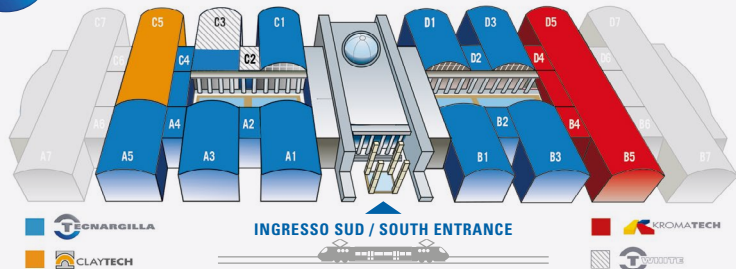

TECNARGILLA 2016

Ingresso Sud Quartiere fieristico Rimini Via Emilia, 155 - 47921 RIMINI
South entrance Rimini Expo Centre Via Emilia, 155 - 47921 RIMINI - ITALY
COORDINATE SATELLITARI / SATELLITE COORDINATES
44.06902, 12.52648

COME RAGGIUNGERE RIMINI FIERA / HOW TO REACH RIMINI EXPO CENTRE

Vai sul sito: www.tecnargilla.it/visitatori/come-arrivare
Go to: en.tecnargilla.it/visitors/how-to-reach-us

BUS NAVETTA TECNARGILLA-CERSAIE / BUS SERVICE TECNARGILLA-CERSAIE

Servizio gratuito, prenotazione obbligatoria online su: www.tecnargilla.it/busnavetta o Tel. 0541 744623
Free shuttle bus, reservation required online at: en.tecnargilla.it/shuttlebus or Ph. +39 (0)541 744623

offerto da / courtesy of

RiminiFiera
business space

ACIMAC
Association of Italian Manufacturers of
Machinery and Equipment for Ceramics

Questo invito dà diritto ad un ingresso solo se validato online
This invitation is only valid after successful registration

ASSISTENZA BIGLIETTERIA ONLINE

Per informazioni sul servizio puoi telefonare al numero **041 2719009**
lunedì-venerdì dalle 9.00 alle 19.00
sabato dalle 9.00 alle 14.00

CUSTOMER SERVICE FOR ON LINE TICKETS

For information on the service you can call us at **+39 041 2719009**
Monday to Friday from 9 am to 7 pm
and Saturday from 9 am to 2 pm

INFO

www.tecnargilla.it/visitatori
en.tecnargilla.it/visitors